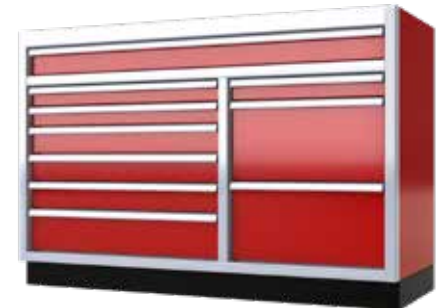

Signature Black, Red, Moduline Blue, Royal Blue, Yellow, White, Textured Gray & Light Gray.

48" Wide Big Drawer™
Toolbox with Base Door

60" Wide Big Drawer™
Toolbox with Base Door

48" Wide Big Drawer™ Toolbox