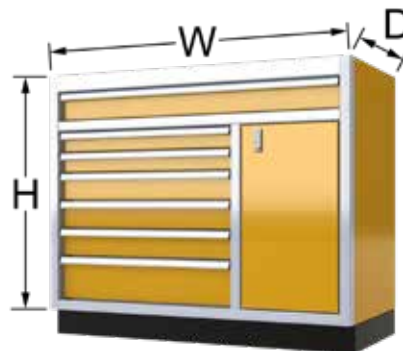

48" Wide Big Drawer™
Toolbox with Base Door