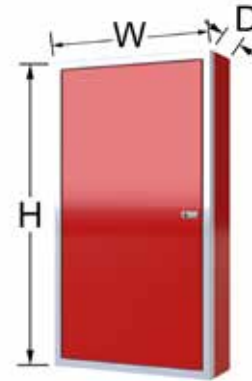

ProII™ Wheel Well Cabinets

Single Door

Height x Depth x Width	Price
59" x 11" x 24"	$843
59" x 11" x 32"	$918
59" x 15" x 24"	$908
59" x 15" x 32"	$957
75" x 11" x 24"	$1,015
75" x 11" x 32"	$1,082
75" x 15" x 24"	$1,073
75" x 15" x 32"	$1,122

Custom Sizes Available

Features & Specifications

- Military-Grade Aluminum
- Double-Wall Door Construction
- Trigger Latch
- Continuous Hinge
- (2) Adjustable Shelves Included

Options

Choose: Clear or Black Anodize Frames

Add Back Panel

For 59" High x 24" Wide Cabinet	$101
For 59" High x 32" Wide Cabinet	$110
For 75" High x 24" Wide Cabinet	$170
For 75" High x 32" Wide Cabinet	$203
Add Locking Latch	$60
Add Double Lock	$145

Wheel Well Cabinet

Moduline cabinets are **modular**. That means each cabinet is a building block, and you can choose whichever cabinets you like and put them together in lots of different ways.

Cabinets Available in 8 Standard Colors. Custom Colors Available on Request.