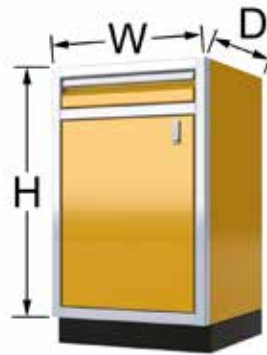

Single Door SD Base