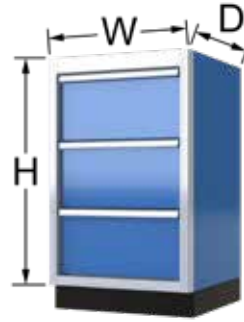

ProII™ QuikDraw® Drawer Units (continued)

12-Drawer

Height x Depth x Width	# of Drawers	Price
59" x 18" x 24"	12	$3,285
59" x 18" x 30"	12	$3,405
59" x 18" x 32"	12	$3,409
59" x 18" x 36"	12	$3,776
59" x 24" x 24"	12	$3,438
59" x 24" x 30"	12	$3,564
59" x 24" x 32"	12	$3,568
59" x 24" x 36"	12	$3,951

Custom Sizes Available

Height dimension does **not** include 2" or 4" Toe Kick

Features & Specifications

- Military-Grade Aluminum
- QuikDraw® Single-Action Latch System

Drawers in Each Unit

32" High Unit

- 3 Drawers = (3) **9" Tall** Drawers
- 4 Drawers = (4) **7" Tall** Drawers
- 6 Drawers = (2) **3" Tall**, (2) **4" Tall** & (2) **6" Tall** Drawers

36" High Unit

- 3 Drawers = (3) **10" Tall** Drawers
- 5 Drawers = (5) **6" Tall** Drawers
- 7 Drawers = (2) **3" Tall**, (3) **4" Tall** & (2) **6" Tall** Drawers

59" High Unit

- (4) **3" Tall**, (4) **4" Tall** & (4) **6" Tall** Drawers

Usable Drawer Space

- **3" Tall** Drawer = 2 ½" Height
- **4" Tall** Drawer = 3 ½" Height
- **6" Tall** Drawer = 5 ¾" Height
- **7" Tall** Drawer = 6 ¼" Height
- **9" Tall** Drawer = 8 ½" Height
- **10" Tall** Drawer = 10" Height

- 18" Deep Unit = 14 ¾" Depth
- 24" Deep Unit = 20 ¾" Depth

- 24" Wide Unit = 18 ½" Width
- 30" Wide Unit = 24 ½" Width
- 32" Wide Unit = 26 ½" Width
- 36" Wide Unit = 30 ½" Width

Options

Choose: Clear or Black Anodize Frames

- Add **2" or 4" Toe Kick** $99
- Add **Key Lock** $150

Accessories (see Pages 12 & 13)

- Extreme Drawer Liner™
- Aluminum Drawer Dividers
- Plastic Drawer Bins

3-Drawer Unit