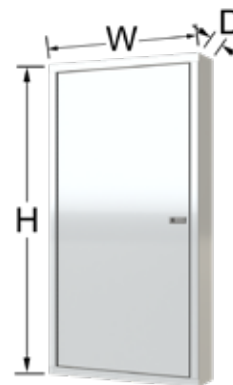

Accessories (see Pages 12 & 13)

- Extra Adjustable Shelves

All White Wheel Well Cabinet

Moduline cabinets are **modular**. That means each cabinet is a building block, and you can choose whichever cabinets you like and put them together in lots of different ways.

Cabinet Only Available in White. Custom Colors Available on Request.