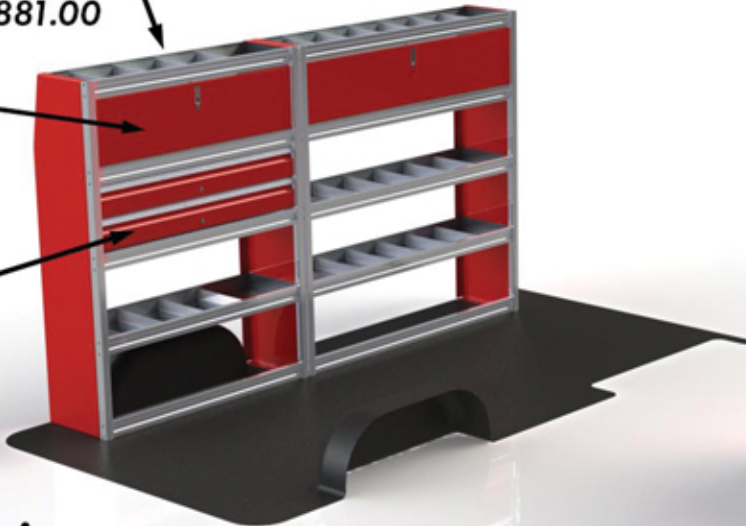

## 48" Wide Shelf

includes 4 aluminum dividers per shelf  
\$881.00

48" Tethered Door Kit  
with Key Lock  
\$225.00

48" *QuikDraw* Drawer  
with Key Lock  
\$360.00 ea

## 60" Wide Shelf

includes 6 aluminum dividers per shelf  
\$1,129.00

60" Tethered Door Kit  
with Key Lock  
\$275.00

30" *QuikDraw* Drawer  
with Key Lock  
\$245.00 ea