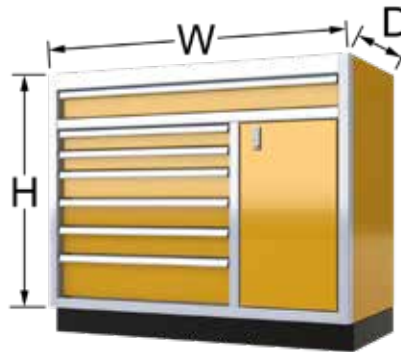

48" Wide Big Drawer™ Toolbox with Base Door