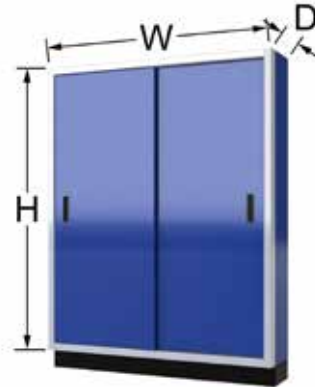

Accessories (see Pages 16 & 17)

- Extra Adjustable Shelves

Extra Tall Wall Cabinet

Cabinets shown with optional Toe Kick.

Cabinets Available in 8 Standard Colors. Custom Colors Available on Request.