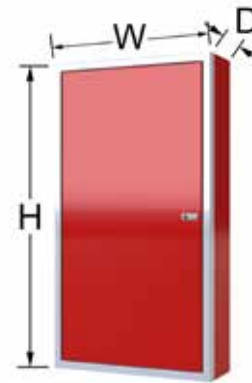

ProII™ Extra-Tall Wall Cabinets

Single Door

Height x Depth x Width	Price
59" x 11" x 24"	$767
59" x 11" x 32"	$835
59" x 15" x 24"	$826
59" x 15" x 32"	$870
75" x 11" x 24"	$923
75" x 11" x 32"	$984
75" x 15" x 24"	$976
75" x 15" x 32"	$1,020

Custom Sizes Available

Features & Specifications

- Military-Grade Aluminum
- Double-Wall Door Construction
- Trigger Latch
- Continuous Hinge
- (2) Adjustable Shelves Included

Options

Choose: Clear or Black Anodize Frames

Add Back Panel

For 59" High x 24" Wide Cabinet	$92
For 59" High x 32" Wide Cabinet	$100
For 75" High x 24" Wide Cabinet	$155
For 75" High x 32" Wide Cabinet	$185

Add Locking Latch	$55
Add Double Lock	$140

Accessories (see Pages 16 & 17)

- Extra Adjustable Shelves

Extra Tall Wall Cabinet