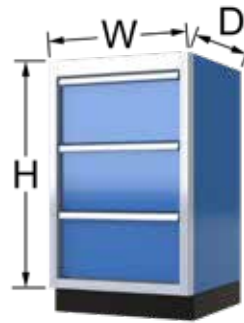

ProII™ QuikDraw® Toolboxes (continued)

12-Drawer

Height x Depth x Width	# of Drawers	Price
59" x 18" x 24"	12	$2,933
59" x 18" x 30"	12	$3,040
59" x 18" x 32"	12	$3,044
59" x 18" x 36"	12	$3,371
59" x 24" x 24"	12	$3,070
59" x 24" x 30"	12	$3,182
59" x 24" x 32"	12	$3,186
59" x 24" x 36"	12	$3,528

Custom Sizes Available

Height dimension does **not** include 2" or 4" Toe Kick

Features & Specifications

- Military-Grade Aluminum
- QuikDraw® Single-Action Latch System

Drawers in Each Toolbox

32" High Toolboxes

- 3 Drawers = (3) **9" Tall** Drawers
- 4 Drawers = (4) **7" Tall** Drawers
- 6 Drawers = (2) **3" Tall**, (2) **4" Tall** & (2) **6" Tall** Drawers

36" High Toolboxes

- 3 Drawers = (3) **10" Tall** Drawers
- 5 Drawers = (5) **6" Tall** Drawers
- 7 Drawers = (2) **3" Tall**, (3) **4" Tall** & (2) **6" Tall** Drawers

59" High Toolboxes

- (4) **3" Tall**, (4) **4" Tall** & (4) **6" Tall** Drawers

Usable Drawer Space

- **3" Tall** Drawer = 2 ½" Height
- **4" Tall** Drawer = 3 ½" Height
- **6" Tall** Drawer = 5 ¾" Height
- **7" Tall** Drawer = 6 ¼" Height
- **9" Tall** Drawer = 8 ½" Height
- **10" Tall** Drawer = 10" Height

- 18" Deep Toolbox = 14 ¾" Depth
- 24" Deep Toolbox = 20 ¾" Depth

- 24" Wide Toolbox = 18 ½" Width
- 30" Wide Toolbox = 24 ½" Width
- 32" Wide Toolbox = 26 ½" Width
- 36" Wide Toolbox = 30 ½" Width

Options

Choose: Clear or Black Anodize Frames

- Add **2" or 4" Toe Kick** $90
- Add **Key Lock** $150

Accessories (see Pages 16 & 17)

- Extreme Drawer Liner™
- Aluminum Drawer Dividers
- Plastic Drawer Bins

3-Drawer Toolbox