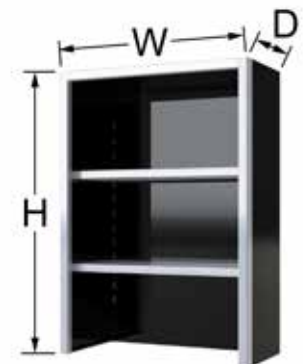

Shelf System Only Available in Signature Black.