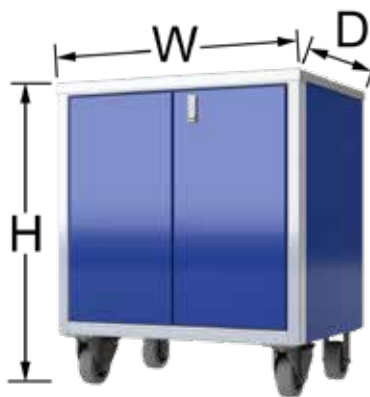

Rolling Base

Rolling SD Base

4 Drawer
Rolling Toolbox

6 Drawer
Rolling Toolbox with
Color Match Frames & Handle

ProII™ Big Drawer™ Rolling Toolboxes

Height x Depth x Width

40" x 24" x 48" with Door	\$4,680
40" x 24" x 48"	\$4,780
40" x 24" x 60" with Door	\$5,880
40" x 24" x 60"	\$5,980