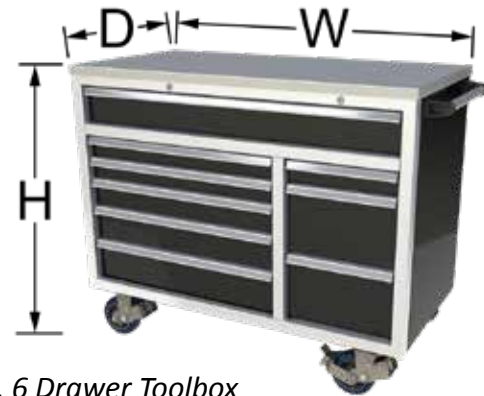

Accessories (see Pages 16 & 17)

- Extreme Drawer Liner™
- Aluminum Drawer Dividers
- Plastic Drawer Bins

48" Wide, 6 Drawer Toolbox