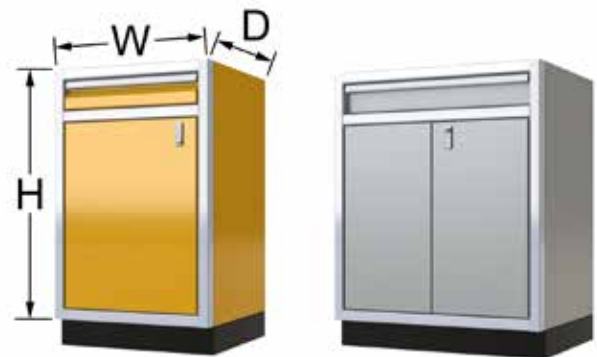

For **36" Wide** Cabinets \$75

Add **Locking Latch** \$55

Accessories (see Pages 16 & 17)

- Extra Adjustable Shelves
- Adjustable Pull-Out Shelves
- Bottom Shelves
- Extreme Drawer Liner™
- Aluminum Drawer Dividers
- Plastic Drawer Bins